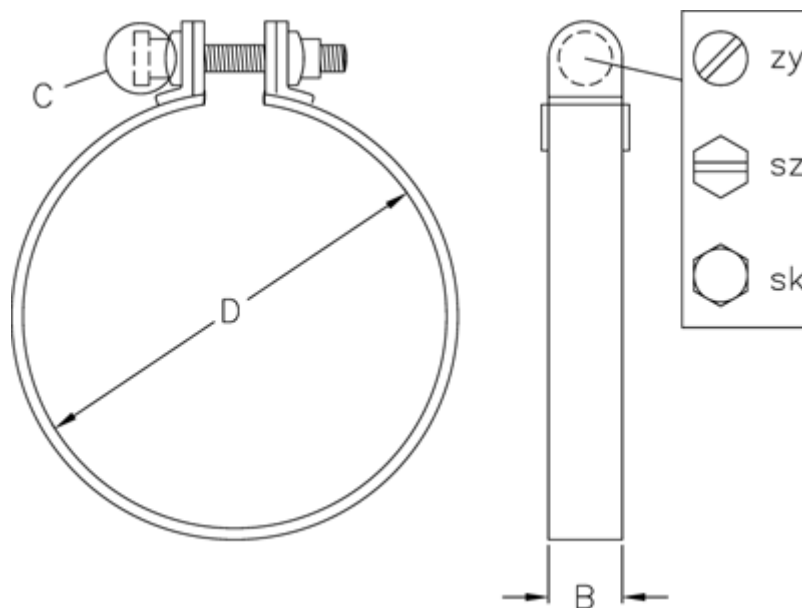

Data Sheet

Article number: 021510000235

Description: Retaining Clamp SP 235 W1

Measures

C (screw type) = SZ

Diameter D = 235

Width B = 20